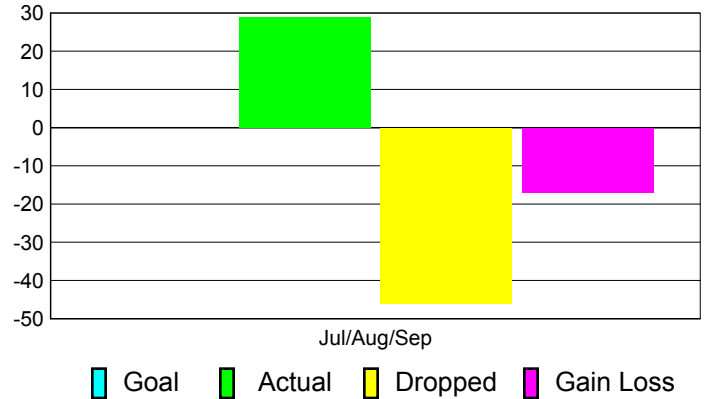

Membership Results 2011-2012

Goal, New, Dropped, Gain/Loss